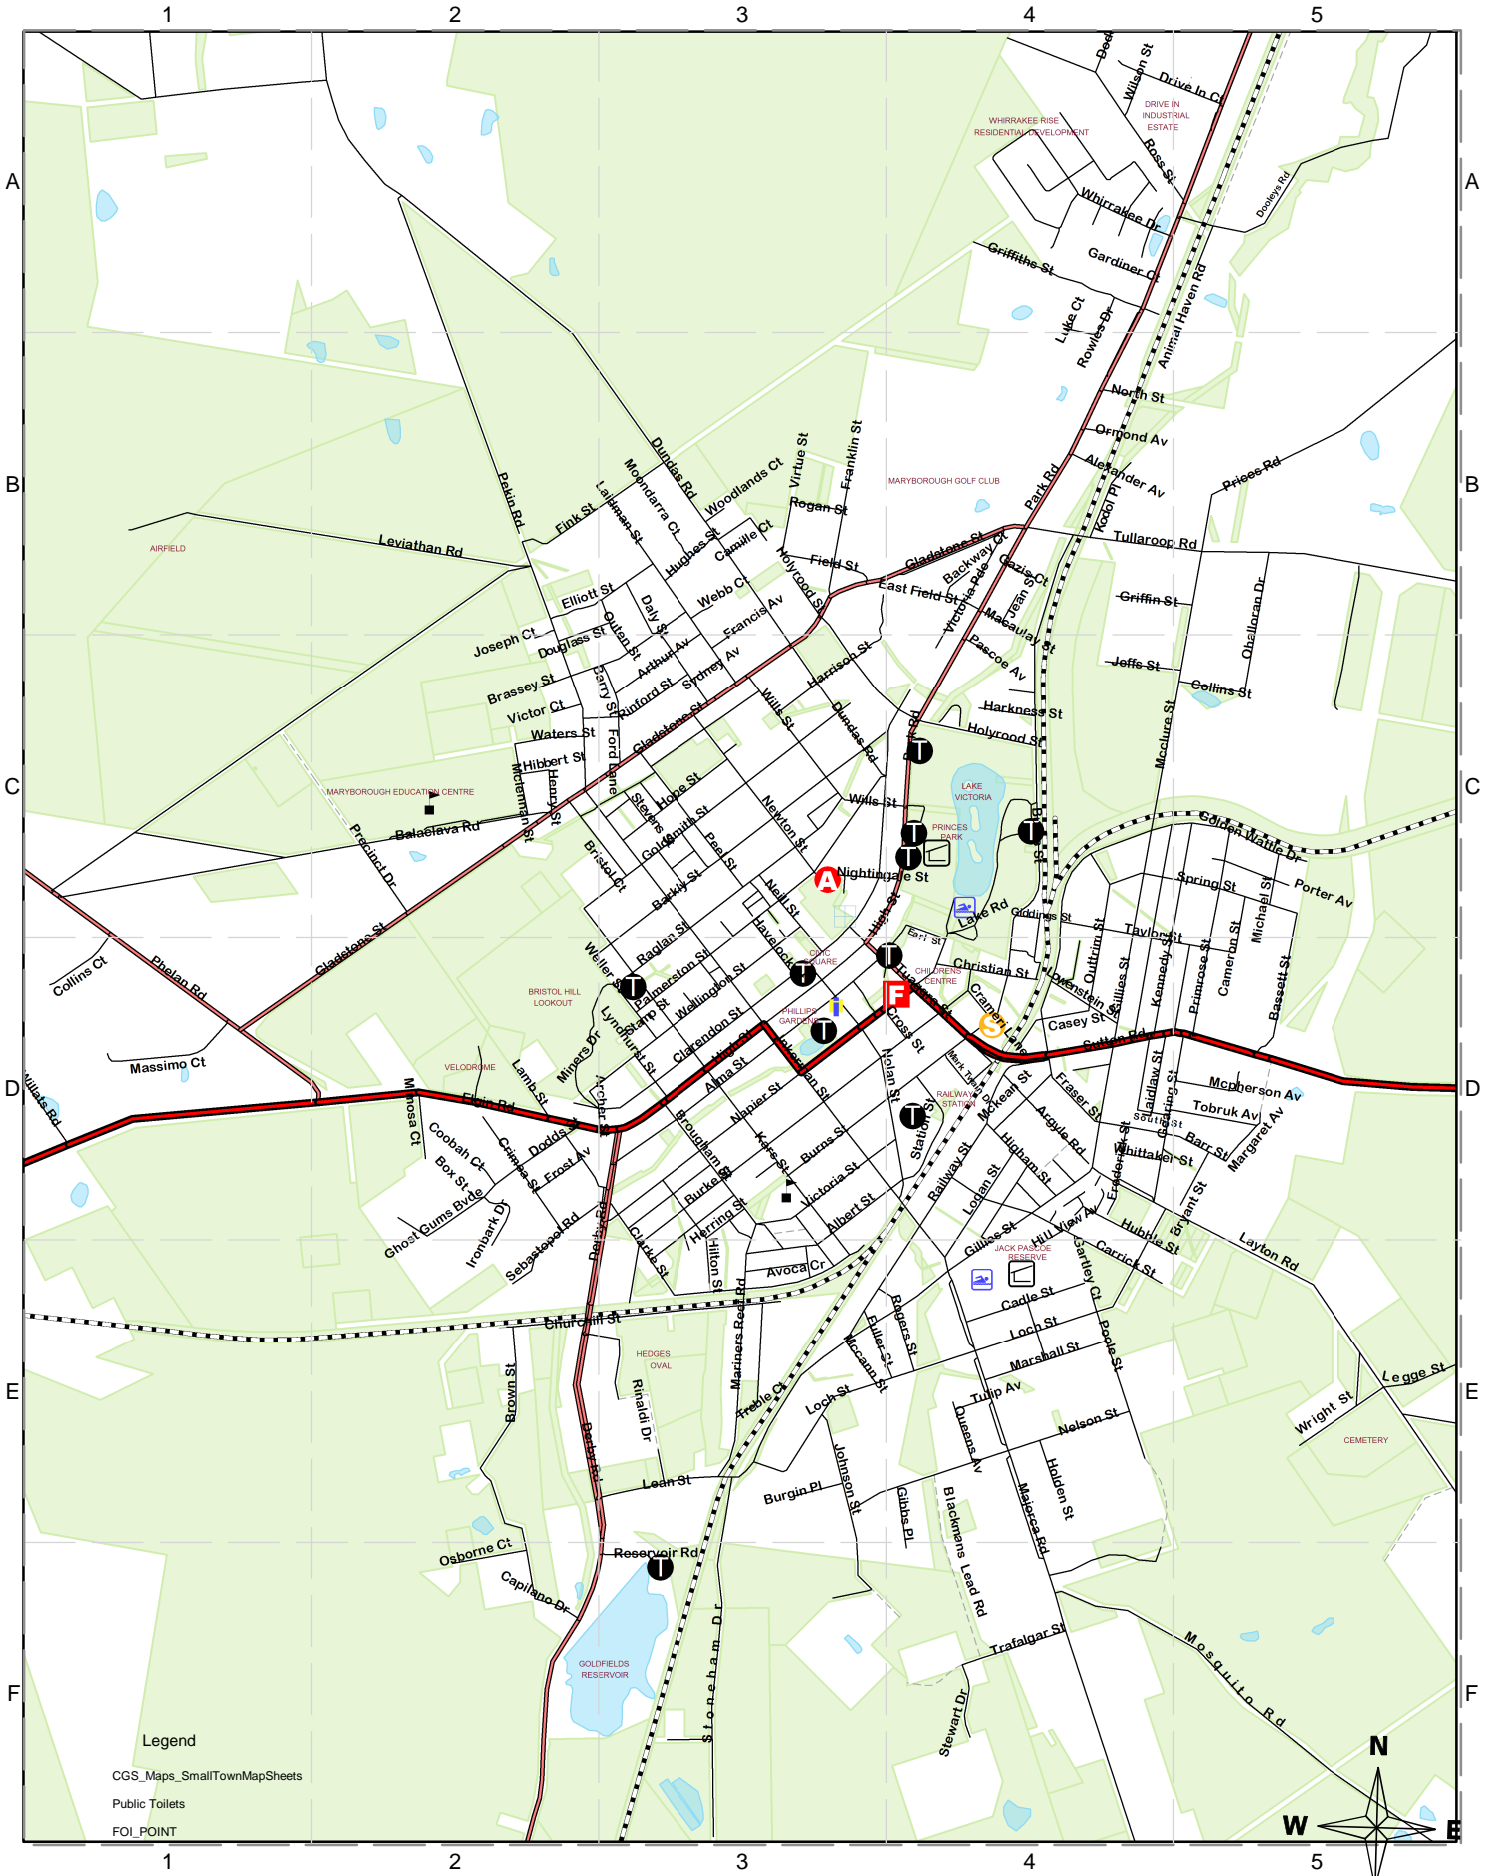

Maryborough

Legend
 CGS_Maps_SmallTownMapSheets
 Public Toilets
 FOI_POINT

Maryborough Road Name Index

ALBERT ST	E3	FIELD ST	B3	LAIDLAW ST	D4	RAGLAN ST	C3
ALEXANDER AVE	B4	FINK ST	B2	LAIDMAN ST	B3	RAILWAY ST	E3
ALMA ST	D3	FLORENCE LN	C3	LAKE RD	D4	RINALDI DR	E3
ANIMAL HAVEN RD	B5	FLYNN CRT	D4	LAMB ST	D2	RINFORD ST	C3
ARCHER ST	D2	FOREST VIEW DR	A4	LAYTON RD	E5	ROGAN ST	B3
ARGYLE RD	D4	FRANCIS AVE	C3	LEAN ST	E3	ROGERS ST	E3
ARTHUR AVE	C3	FRANKLIN ST	B3	LEGGE ST	E5	ROSS ST	A4
AVOCA CR	E3	FRASER ST	D4	LINTON DR	C3	ROWLES DV	B4
		FREDERICK ST	D4	LOCH ST	E4		
BACKWAY CT	C4	FROST AVE	D2	LOGAN ST	E4	SCHOOLHOUSE CT	D4
BALACLAVA RD	C2	FULLER ST	E3	LOWENSTEIN ST	D4	SEBASTAPOL RD	E2
BARKLY ST	C3			LOWERY CT	A4	SHAMROCK CRT	A4
BARR ST	D5	GARDINER CT	A4	LUKE CRT	B4	SMITH ST	E4
BARRY LN	C2	GARTLEY CRT	E4	LYNDHURST ST	D3	SOUTH ST	D4
BARRY ST	C2	GAZIS CRT	B4			SPRING ST	C4
BASSETT ST	D5	GEARING ST	D4	MCCANN ST	E3	ST ARNAUD RD	C1
BASTOW CRT	D4	GERTRUDE ST	B3	MCCLURE ST	C4	STAMP ST	D2
BILTON LN	D3	GHOST GUMS BV	E2	MCKEAN ST	D4	STATION ST	D4
BLACKMANS LD	F4	GIBBS PL	F3	MCLENNAN ST	C2	STEVENS ST	C3
BOX ST	D2	GIDDINGS ST	D4	MCPHERSON AVE	D4	STEWART DR	F4
BRASSEY ST	C2	GILLIES ST	D4	MACAULAY ST	C4	STONEHAM DR	F3
BRISTOL CRT	C3	GLADSTONE ST	C3	MAJORCA RD	E4	SUTTON RD	D4
BROUGHAM ST	D3	GOLDEN WATTLE DR	C4	MARGARET AVE	D5	SYDNEY AVE	C3
BROWN ST	E2	GOLDSMITH ST	C3	MARINERS REEF RD	E3		
BRYANT ST	D5	GRIFFIN ST	B4	MARSHALL ST	E4	TAYLOR ST	D4
BURGIN PL	E3	GRIFFITHS ST	A4	MASSIMO CRT	D1	TOBRUK AVE	D4
BURKE ST	D3			MICHAEL ST	C5	TRAFALGAR ST	F4
BURNS ST	D3	HARKNESS ST	C4	MILAN PL	A4	TREBLE CRT	E3
		HARRISON ST	C3	MIMOSA CRT	D2	TUAGGRA ST	D4
CADLE ST	E4	HARLING LN	D3	MINERS DR	D2	TULIP AVE	E4
CAMERON ST	D5	HAVELOCK ST	D3	MOONDARRA CRT	B3	TULLAROOP RD	B4
CAMILLE CRT	B3	HAVILAH PLACE	C4	MOSQUITO RD	F4		
CAMPBELL ST	D3	HERRING ST	D3			ULBRICK ST	F4
CAPILANO DV	F2	HENRY ST	C2	NAPIER ST	D3		
CARRICK ST	E4	HIBBERT ST	C2	NECROPOLIS ST	E5	VICTOR CRT	C2
CASEY ST	D4	HIGH ST	D3	NEILL ST	D3	VICTORIA PDE	C3
CENTRAL CT	A4	HIGHAM ST	D4	NELSON ST	E4	VICTORIA ST	D3
CHARLOTTE CRT	D4	HILLVIEW AVE	E4	NEWMARKET RD	B5	VICTORIA ST NTH	D4
CHISHOLM ST	A4	HILTON ST	D3	NEWTON ST	C3	VIRTUE ST	B3
CHRISTIAN ST	D4	HOLDEN ST	E4	NIGHTINGALE ST	C3		
CHURCHILL ST	E2	HOLYROOD ST	C4	NOLAN ST	D3	WATERS ST	C2
CLARENDON ST	D3	HOPE ST	C3	NORTH ST	B4	WATERVIEW CT	A4
CLARK ST	D2	HOSKEN ST	A4			WEBB CT	C3
COLLINS CRT	D1	HUBBLE ST	E4	OATES CRT	E4	WELLER ST	D3
COLLINS ST	C5	HUGHES ST	B3	O'HALLORAN DV	C5	WELLINGTON ST	D3
COOBAH CRT	D2			ORMOND AVE	B4	WHIRRAKEE DR	A4
CRIMEA ST	D2	INKERMAN ST	D3	OSBORNE CRT	F2	WHITE HILL DR	D4
CROSS ST	D3	INLAND CT	A4	OUTEN ST	C2	WHITTACKER ST	D4
CUTTLE CL	C3	IRONBARK DV	E2	OUTTRIM ST	D4	WILLATS RD	D1
						WILLIAM ST	E4
DALY ST	C3	JEAN ST	C4	PARKLANDS CT	A4	WILLS ST	C3
DEASON CT	D4	JEFFS ST	C4	PALMERSTON ST	D3	WOODLANDS CRT	B3
DERBY RD	E2	JOHNSON ST	E3	PARK RD	C3	WORRALL CT	A4
DOBLE CT	D3	JOSEPH CRT	C2	PASCOE AVE	C4	WRIGHT ST	E5
DODDS ST	D2	JOYCE CRT	D4	PEEL ST	C3		
DOOLEY'S RD	A5			PEKIN RD	C2	OTHER ITEMS	
DOUGLAS ST	C2	KARS ST	D3	PHELAN RD	D1	AIRFIELD	B1
DRIVE IN CRT	A5	KENNEDY ST	D4	POOLE ST	E4	BRISTOL HILL LOOKOUT	D2
DUNDA'S RD	B3	KODOL PL	B4	PORTER AVE	C5	CEMETERY	E5
DUNN ST	C3			PRECINCT DRIVE	D2	MB EDUCATION CENTRE	C2
				PRICES RD	B5	DRIVE IN INDUSTRIAL ES	A4
EARL ST	E4			PRIMROSE ST	D4	JH HEDGES RESERVE	E3
EAST FIELD ST	B4					JACK PASCOE RESERVE	E4
EDMUND AV	C3			QUEENS AVE	E4	PHILLIPS GARDENS	D3
ELGIN RD	D2			QUINN ST	A4	PRINCES PARK	C4
ELIZABETH AVE	D5					RAILWAY STATION	D4
ELLIOTT ST	C3					WHIRRAKEE RISE ESTATE	A4
						SCHOOLHOUSE VILLAGE	D4