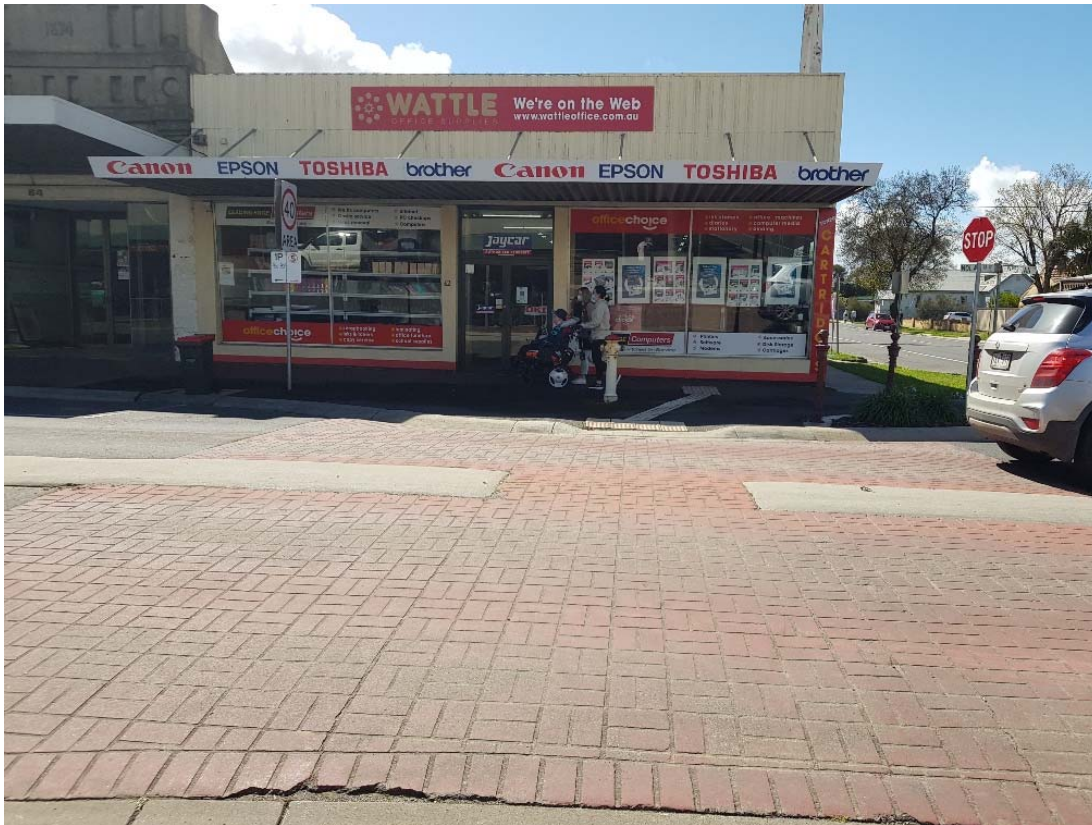

Nolan St – Facing North West across Nolan St on north side of Napier St

Nolan St – Facing North East across Nolan St on north side of Napier St