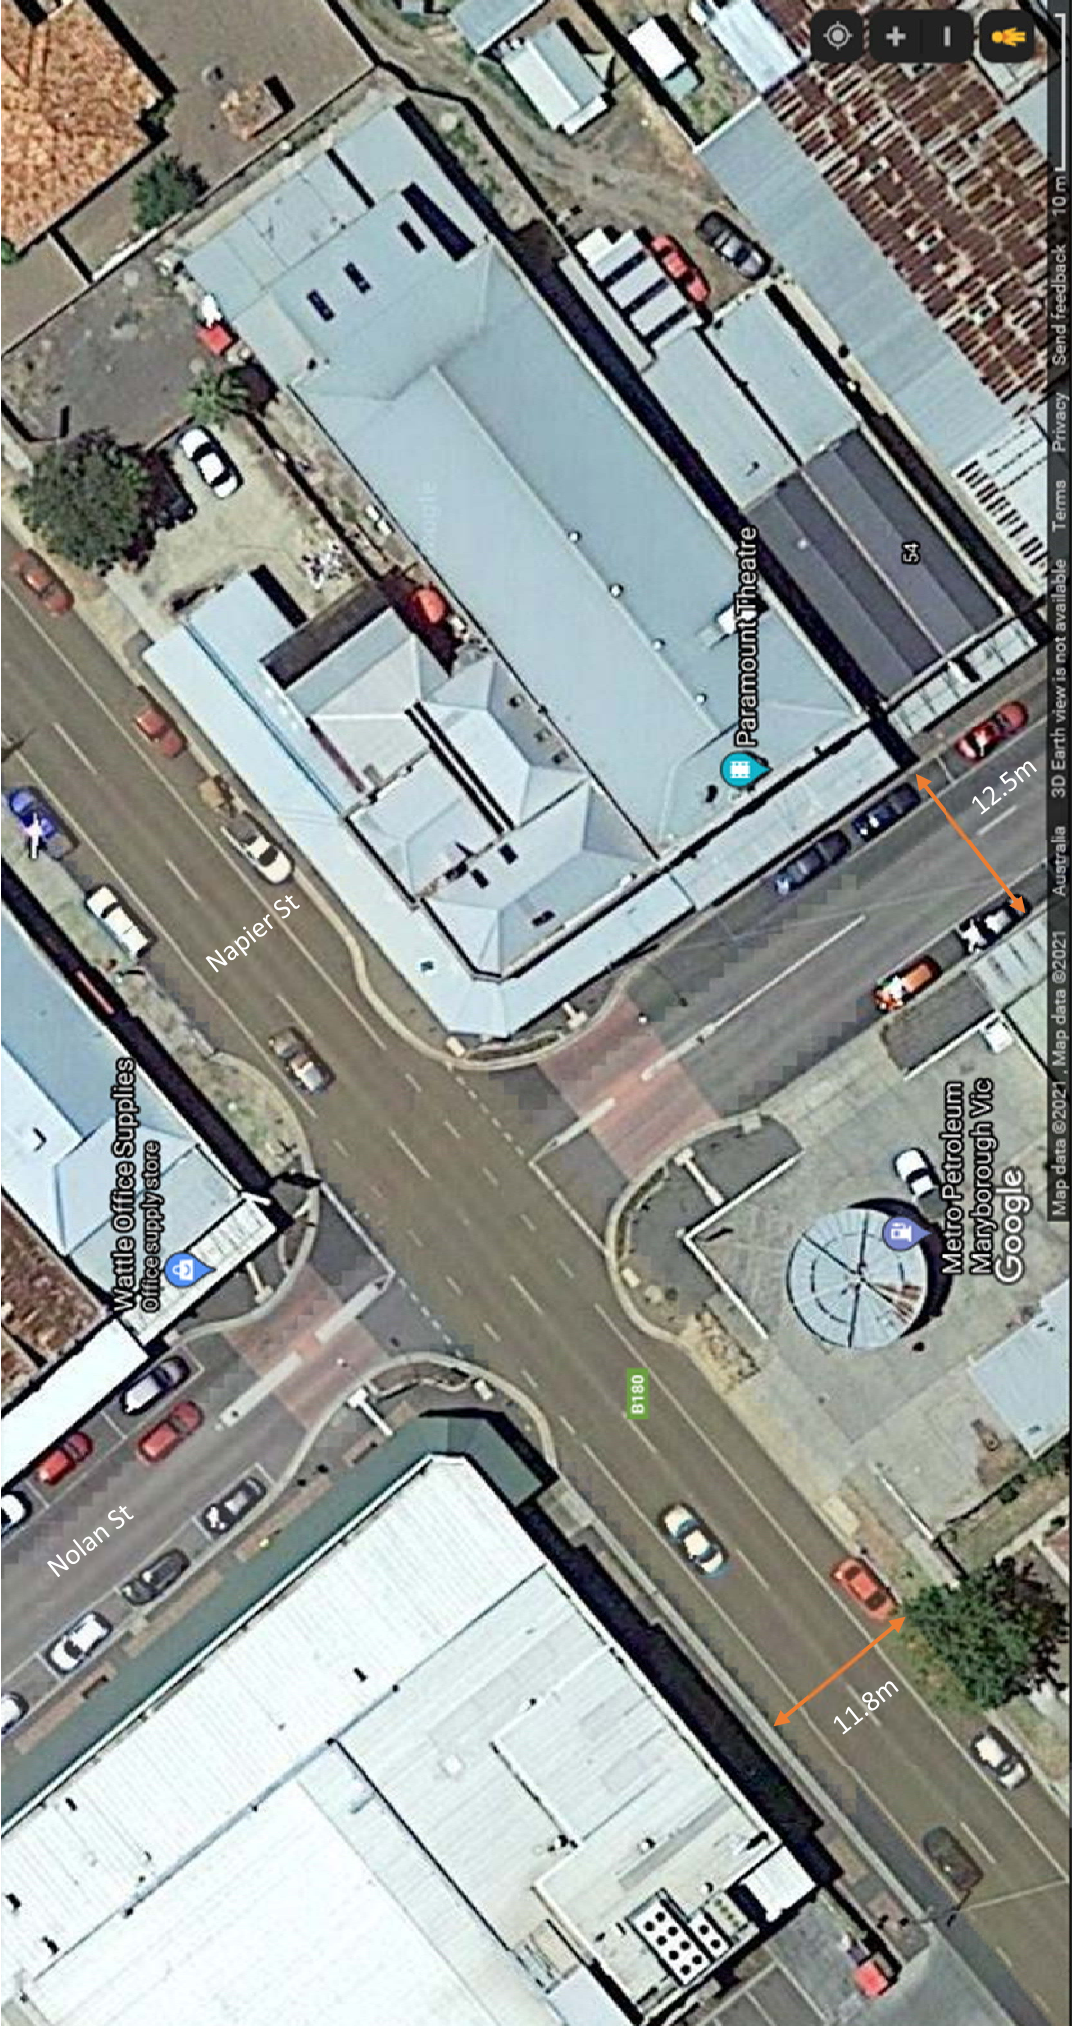

Locality Map

Napier Street and Nolan Street Intersection, Maryborough

# Aerial Photograph

Napier Street and Nolan Street Intersection, Maryborough

Aerial Photograph, Image Date: 2021

Wattle Office Supplies  
office supply store

Nolan St

Napier St

Paramount Theatre

64

Metro Petroleum  
Maryborough Vic  
Google

B180

11.8m

12.5m

Map data ©2021, Map data ©2021, Australia 3D Earth view is not available Terms Privacy Send feedback 10 m

## Photographs

Nolan St – Facing North West toward Napier St Intersection

Nolan St – Facing North East across Nolan St on north side of Napier St

Nolan St – Facing North West across Nolan St on north side of Napier St