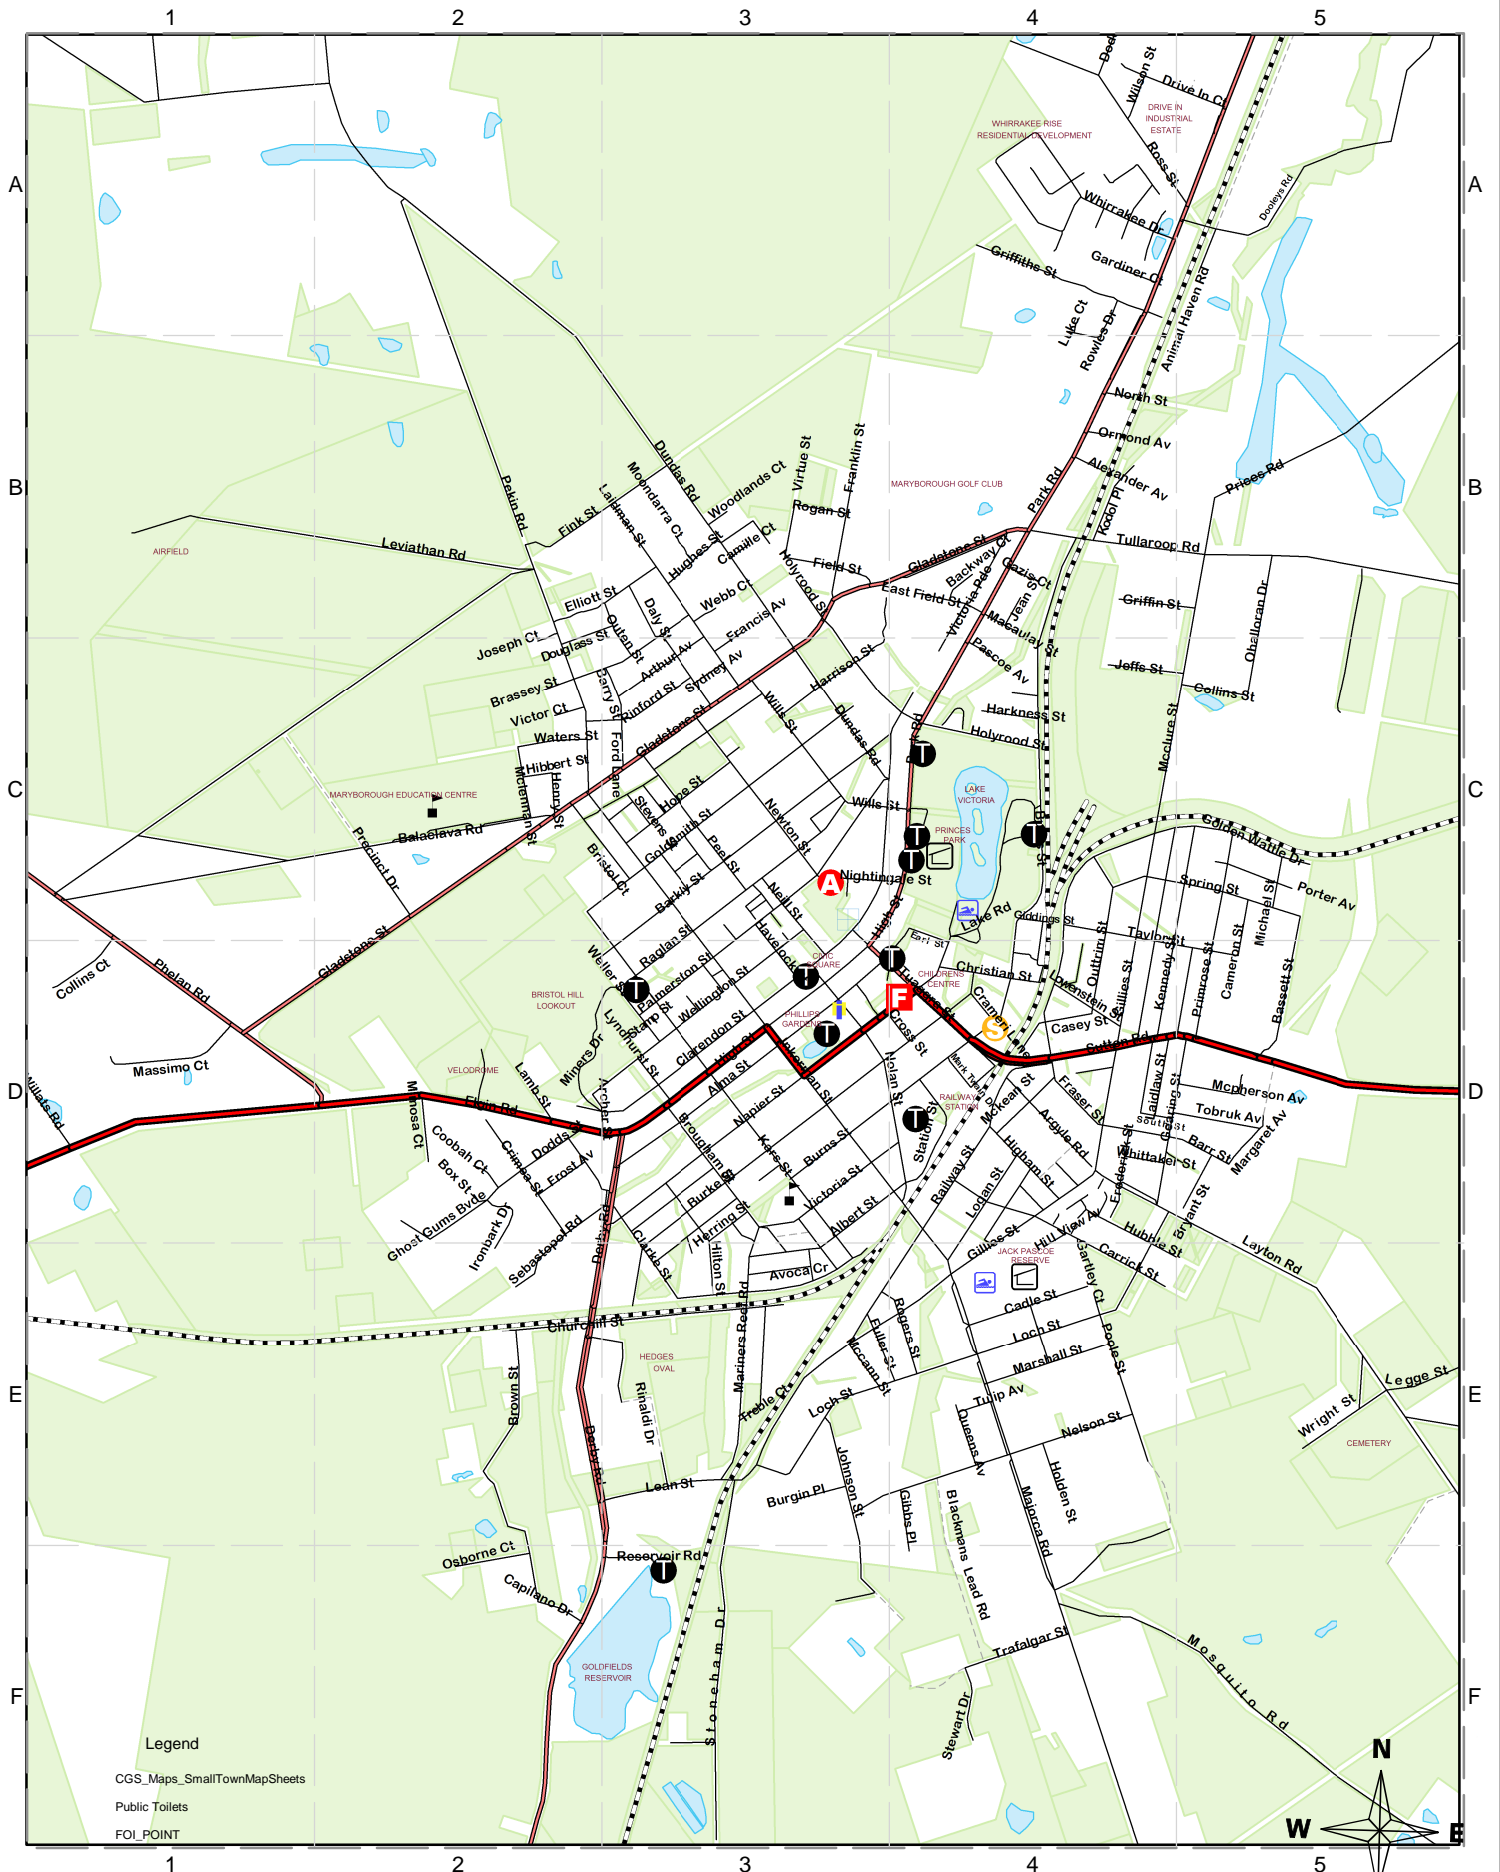

Maryborough

Legend

- CGS_Maps_SmallTownMapSheets
- Public Toilets
- FOI_POINT