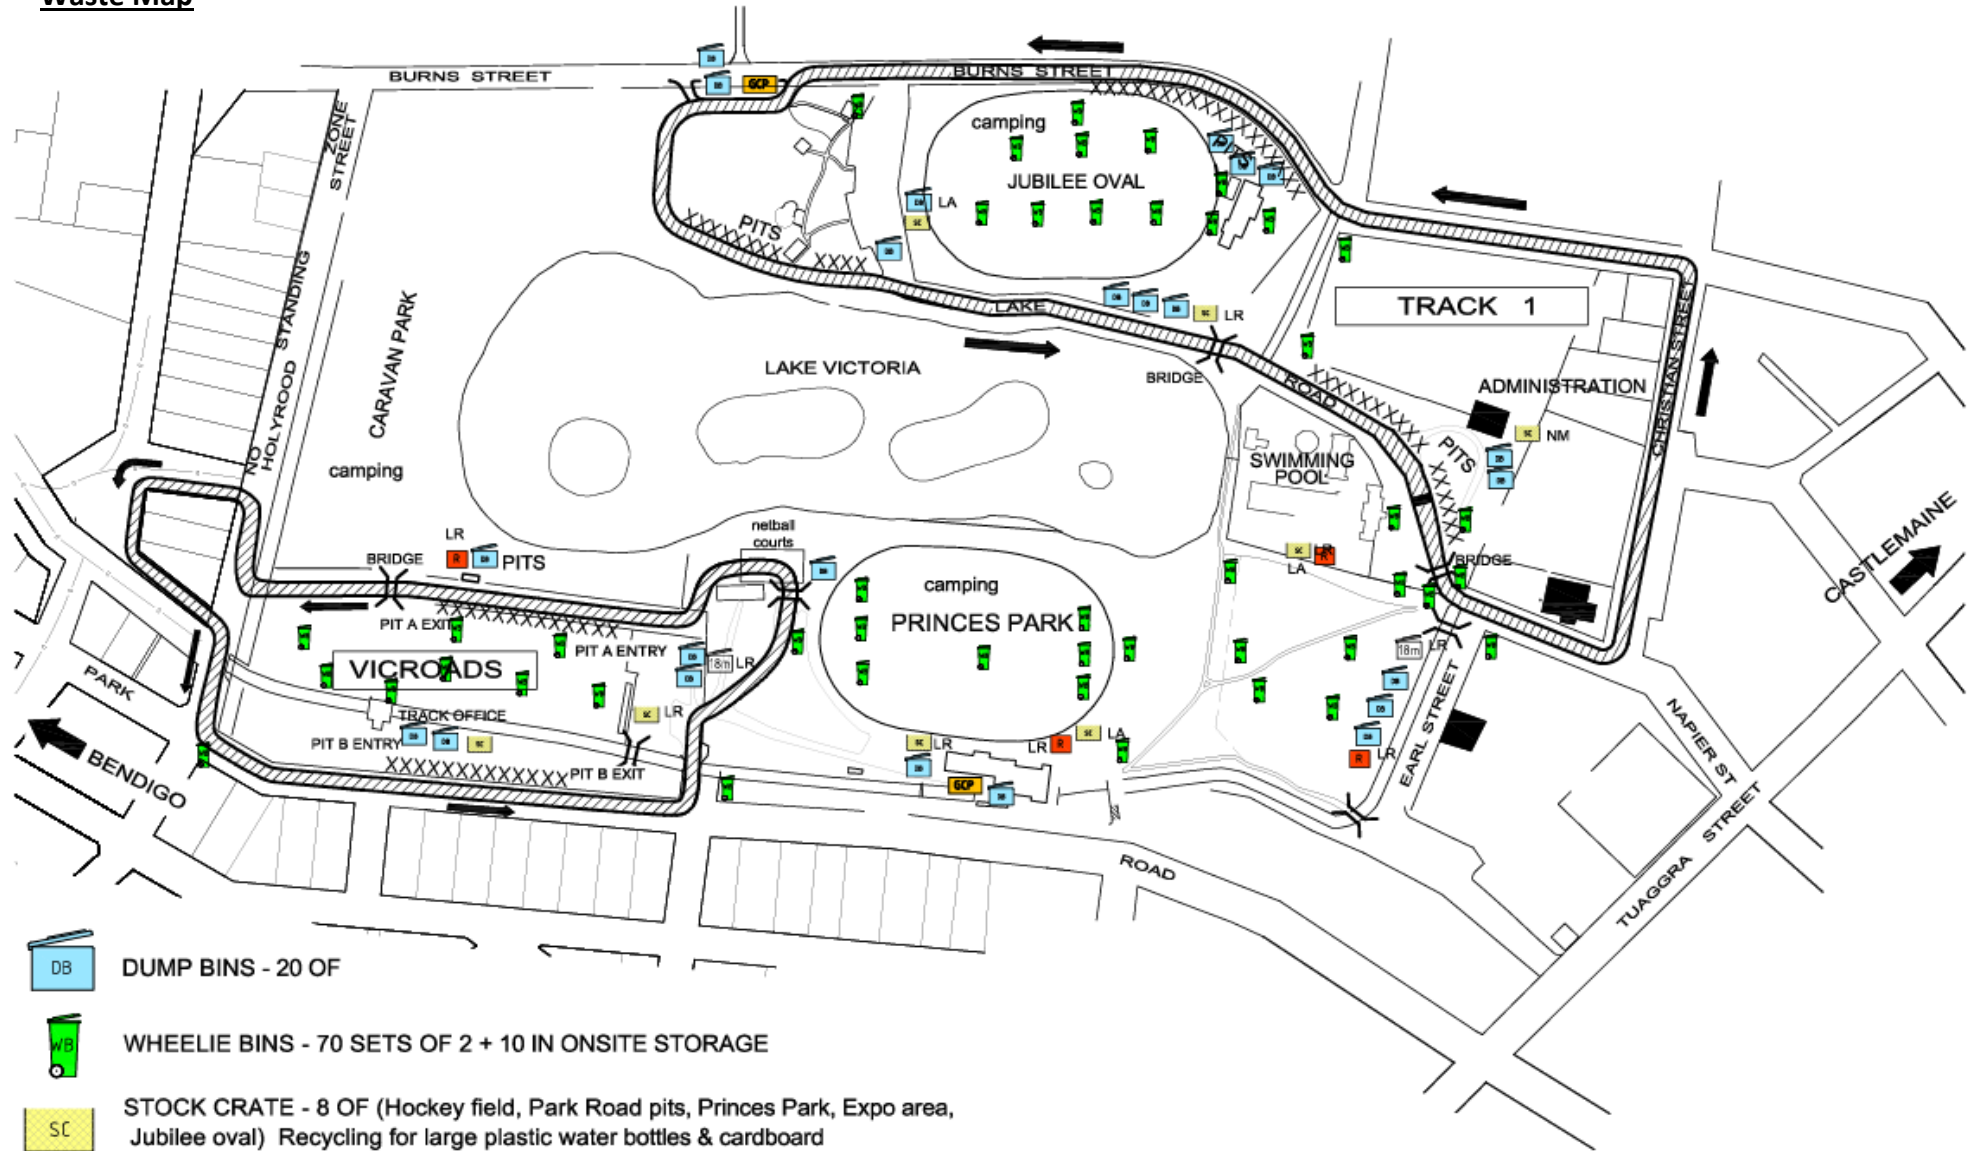

Waste Map

- **DB** DUMP BINS - 20 OF
- **WB** WHEELIE BINS - 70 SETS OF 2 + 10 IN ONSITE STORAGE
- **SC** STOCK CRATE - 8 OF (Hockey field, Park Road pits, Princes Park, Expo area, Jubilee oval) Recycling for large plastic water bottles & cardboard
- **GCP** GARBAGE COLLECTION POINT
- **R** CARDBOARD RECYCLING DUMP BIN - 4 OF

ENERGY BREAKTHROUGH
Waste Management Plan